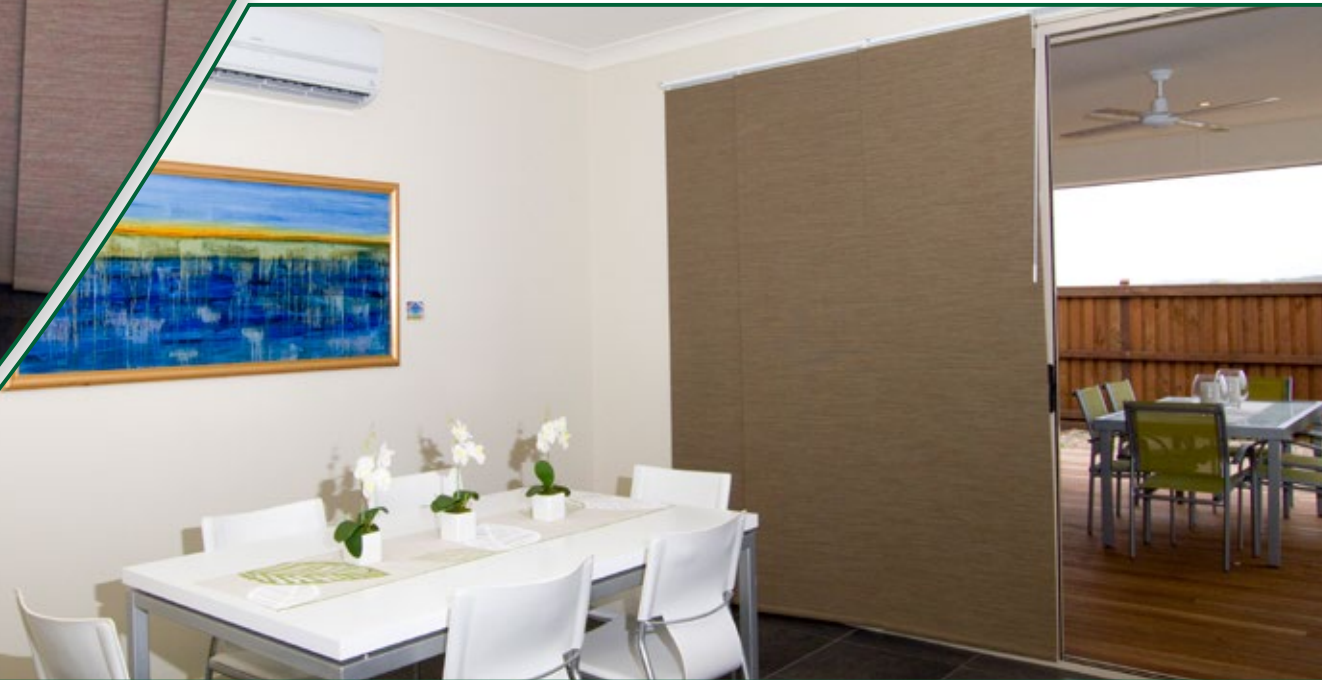

WESTRAL

Modern and sophisticated, Westral Panel Glide Blinds offer an alternative window covering that is truly fashionable. Minimalist design and sleek, they add elegance to all homes.

Used on large windows, sliding glass doors plus as room dividers, Westral Panel Glide Blinds give a stylish alternative to vertical blinds or curtains. The blinds are attached to a stylish headrail tracking system that incorporates smooth runners making them easy to operate.

With a choice of numerous colours available in block out, translucent, see through and sunscreen fabrics, there are almost too many to choose from. You can use various colours within one blind which will give your window a truly unique appearance. As there is so much choice, we will assist you where required. Westral Panel Glide Blinds can be matched to your vertical blinds, roller blinds and Roman blinds, which allow for a flow through design to your home, totally co-ordinating your window coverings.

Westral blinds give you unique quality products and they are all made right here in Western Australia for Western Australian homes using materials and components that suit our harsh climate. They are all made to measure, tailor made to suit your windows. Westral offer a wide range of attractive window coverings with an extensive choice of colours, materials, designs, finishes and control options.

WESTRAL'S EXCLUSIVE WARRANTY

With the same WA ownership since it commenced operations in 1973, Westral looks after your investment with a full warranty against faulty products, irrespective of age, conditions apply.

North: Showroom: 79 Erindale Rd, Balcatta
South: Showroom & Factory: 149 Bannister Rd, Canning Vale

9455 1555

sales@westral.com.au www.westral.com.au

Panel Glide Blinds