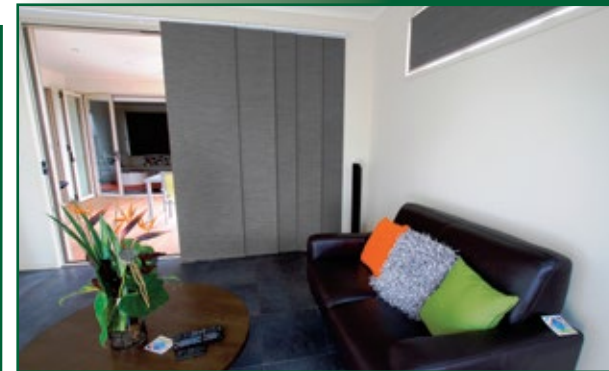

WESTRAL

Modern and sophisticated, Westral Panel Glide Blinds offer an alternative window covering that is truly fashionable. Minimalist design and sleek, they add elegance to all homes.

Used on large windows, sliding glass doors plus as room dividers, Westral Panel Glide Blinds give a stylish alternative to vertical blinds or curtains. The blinds are attached to a stylish headrail tracking system that incorporates smooth runners making them easy to operate.

With a choice of numerous colours available in block out, translucent, see through and sunscreen fabrics, there are almost too many to choose from. You can use various colours within one blind which will give your window a truly unique appearance. As there is so much choice, we will assist you where required. Westral Panel Glide Blinds can be matched to your vertical blinds, roller blinds and Roman blinds, which allow for a flow through design to your home, totally co-ordinating your window coverings.

Westral blinds give you unique quality products and they are all made right here in Western Australia for Western Australian homes using materials and components that suit our harsh climate. They are all made to measure, tailor made to suit your windows. Westral offer a wide range of attractive window coverings with an extensive choice of colours, materials, designs, finishes and control options.

WESTRAL'S EXCLUSIVE WARRANTY

With the same WA ownership since it commenced operations in 1973, Westral looks after your investment with a full warranty against faulty products, irrespective of age, conditions apply.

North: Showroom: 79 Erindale Rd, Balcatta
South: Showroom & Factory: 149 Bannister Rd, Canning Vale

9455 1555

sales@westral.com.au www.westral.com.au

Panel Glide Blinds